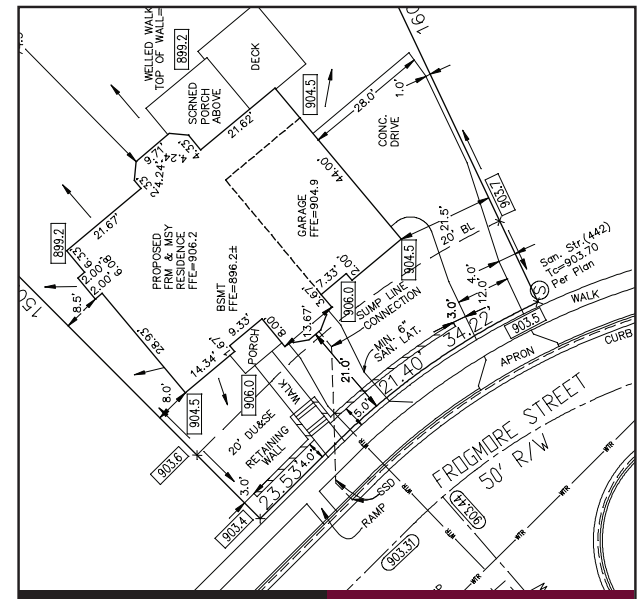

Site Plan

HOMES by REX BROWN
Custom Built Quality Since 1993
CARMEL • ZIONSVILLE • FISHERS
HomesByRexBrown.com
(317) 587-1388

Call Linda Klain
518-1100
to arrange a
tour of this home