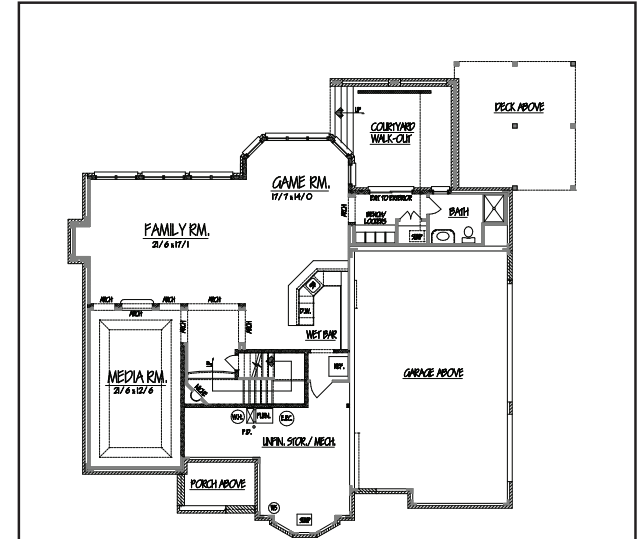

1,832 SQ. FT. Main Floor

13261 Mercer Street Carmel IN 46032 • The Village of WestClay 181 5,657 Square Feet

1,471 SQ. FT. Lower Level

2,354 SQ. FT. Upper Level

- Custom, authentic Italianate architecture with complete exterior bricked.
- Walkout basement with courtyard
- Beautiful lot with common area behind for privacy for rear yard outdoor living space.
- 5 Large Bedrooms, 4.5 baths
- Large, elegant master bath with an oversized custom shower with seat & Jacuzzi whirlpool tub
- Large open kitchen with built-in 42" refrigerator, high-end, built-in appliances, granite tops and custom backsplash, cabinets are high-end custom Decora brand
- Large nook area, leading to a large covered porch

- Large laundry room on 2nd floor with sink & cabinets
- Custom high ceiling in great room & upgraded trim throughout
- 5" wide exotic hardwood flooring on main level
- Ceramic tile in all baths & laundry
- Upgraded Friezé carpet throughout home
- Large, custom deck with Trex decking and custom handrail
- Large, open media room in lower level
- Finished, oversized 3-car garage
- Fully landscaped with sod in front & side yards
- Irrigation system covers entire lot (all turf areas)
- Storage and unfinished areas