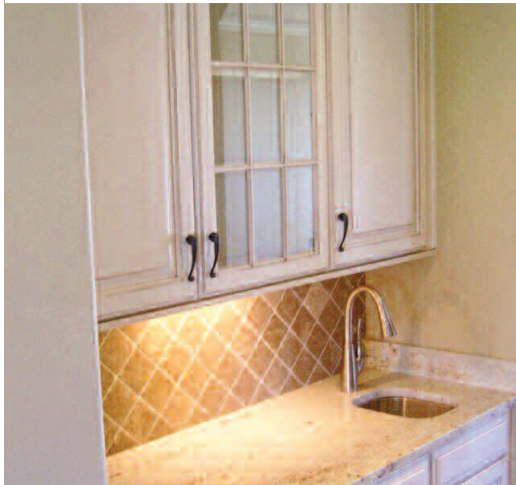

HOMES *by* REX BROWN Custom Built Quality Since 1993 DESIGN • BUILD • REMODEL HomesByRexBrown.com (317) 587-1388