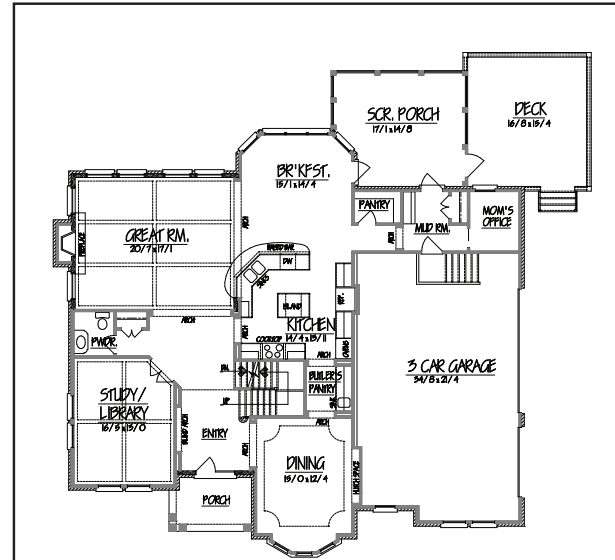

1,832 SQ. FT. Main Floor

13261 Mercer Street Carmel IN 46032 • The Village of WestClay 181 5,657 Square Feet

1,471 SQ. FT. Lower Level

2,354 SQ. FT. Upper Level

- Custom, authentic Italianate architecture with complete exterior bricked.
- Walkout basement with courtyard
- Beautiful lot with common area behind for privacy for rear yard outdoor living space.
- 5 Large Bedrooms, 4.5 baths
- Large, elegant master bath with an oversized custom shower with seat & Jacuzzi whirlpool tub
- Large open kitchen with built-in 42" refrigerator, high-end, built-in appliances, granite tops and custom backsplash, cabinets are high-end custom Decora brand
- Large nook area, leading to a large covered porch

- Large laundry room on 2nd floor with sink & cabinets
- Custom high ceiling in great room & upgraded trim throughout
- 5" wide exotic hardwood flooring on main level
- Ceramic tile in all baths & laundry
- Upgraded Friezé carpet throughout home
- Large, custom deck with Trex decking and custom handrail
- Large, open media room in lower level
- Finished, oversized 3-car garage
- Fully landscaped with sod in front & side yards
- Irrigation system covers entire lot (all turf areas)
- Storage and unfinished areas