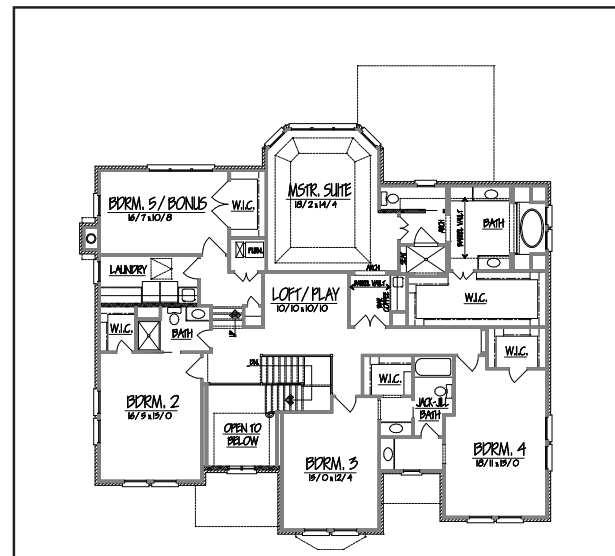

1,832 SQ. FT. Main Floor

13261 Mercer Street Carmel IN 46032 • The Village of WestClay 181 5,657 Square Feet

1,471 SQ. FT. Lower Level

2,354 SQ. FT. Upper Level

- Custom, authentic Italianate architecture with complete exterior bricked.
- Walkout basement with courtyard
- Beautiful lot with common area behind for privacy for rear yard outdoor living space.
- 5 Large Bedrooms, 4.5 baths
- Large, elegant master bath with an oversized custom shower with seat & Jacuzzi whirlpool tub
- Large open kitchen with built-in 42" refrigerator, high-end, built-in appliances, granite tops and custom backsplash, cabinets are high-end custom Decora brand
- Large nook area, leading to a large covered porch

- Large laundry room on 2nd floor with sink & cabinets
- Custom high ceiling in great room & upgraded trim throughout
- 5" wide exotic hardwood flooring on main level
- Ceramic tile in all baths & laundry
- Upgraded Friezé carpet throughout home
- Large, custom deck with Trex decking and custom handrail
- Large, open media room in lower level
- Finished, oversized 3-car garage
- Fully landscaped with sod in front & side yards
- Irrigation system covers entire lot (all turf areas)
- Storage and unfinished areas