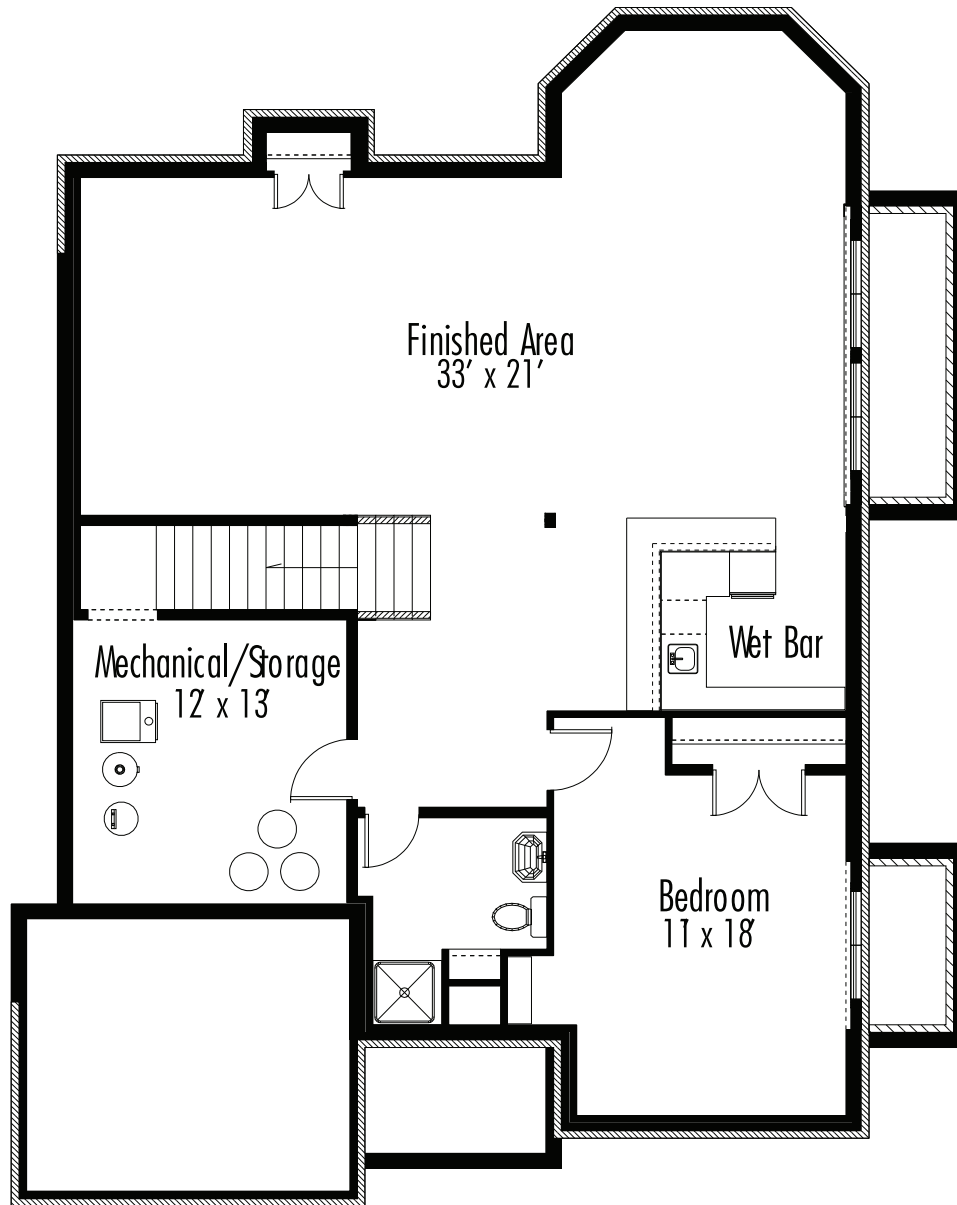

HOMES *by* **REXBROWN**
Custom Built Quality Since 1993

DESIGN • BUILD • REMODEL
HomesByRexBrown.com
(317) 587-1388

© All Rights Reserved.

1080 SF