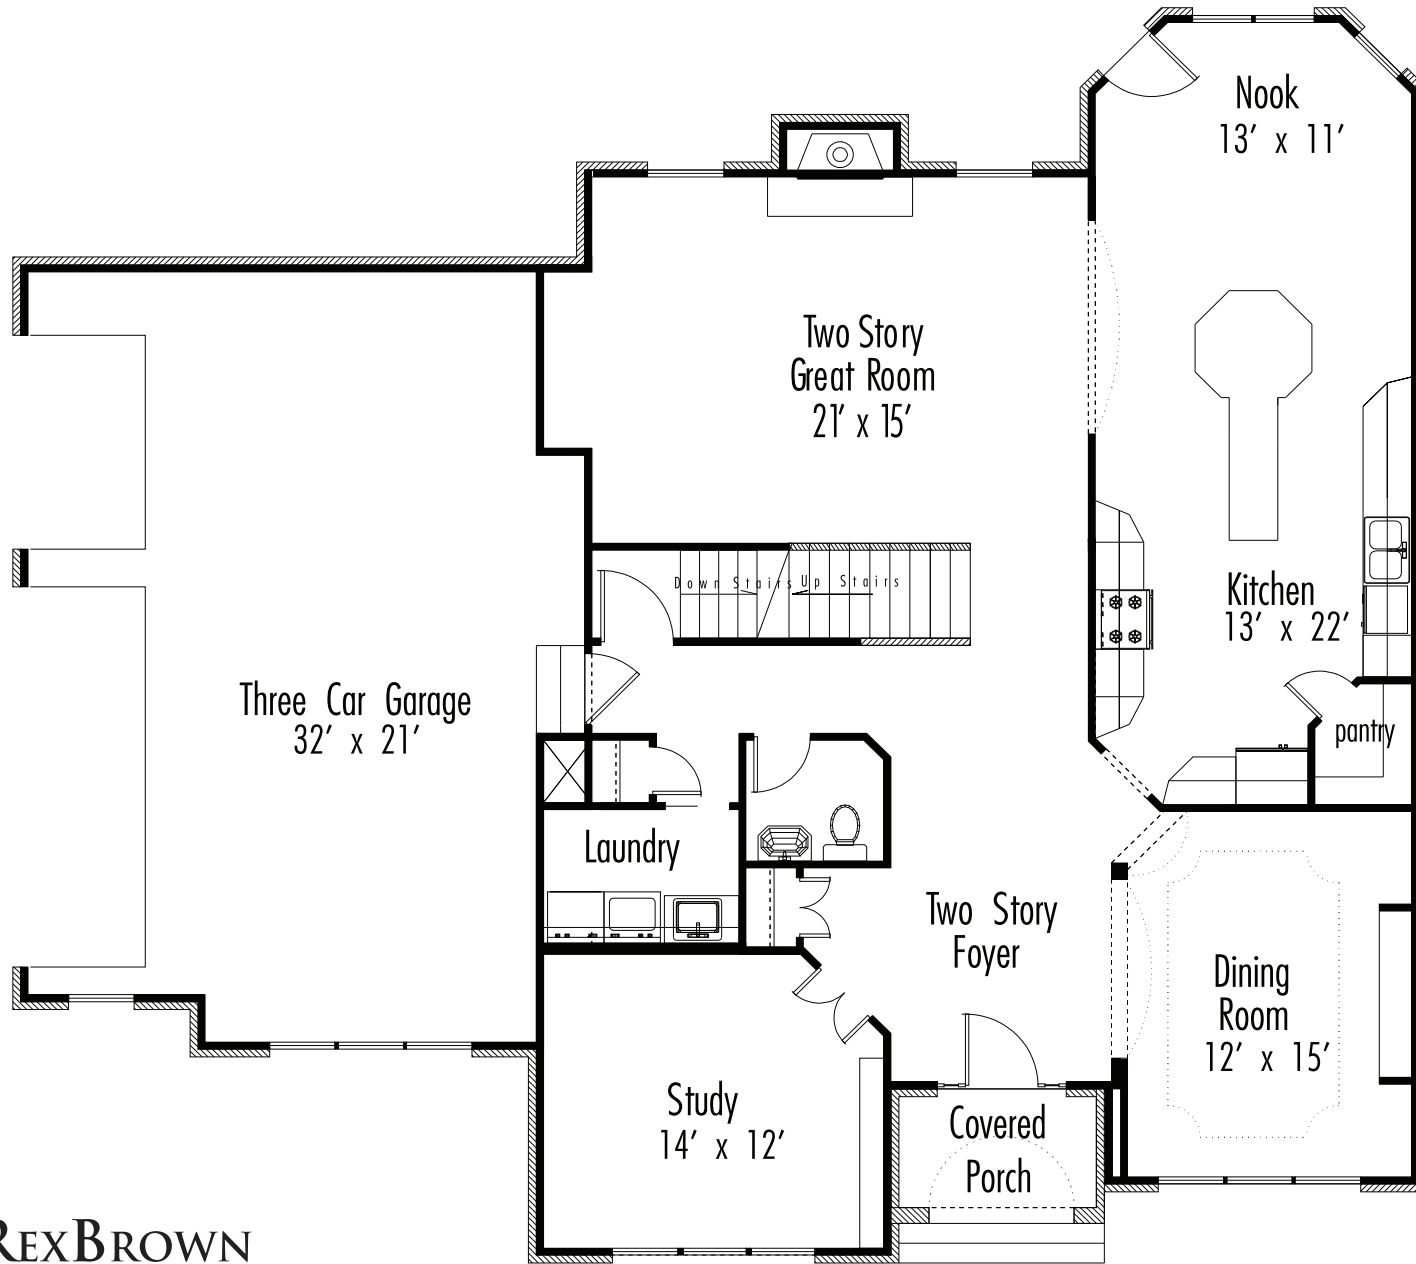

**DESIGN • BUILD • REMODEL**  
HomesByRexBrown.com  
(317) 587-1388

© All Rights Reserved.

1080 SF

1623 S.F

**HOMES** *by* **REXBROWN**  
*Custom Built Quality Since 1993*

**DESIGN • BUILD • REMODEL**  
 HomesByRexBrown.com  
 (317) 587-1388