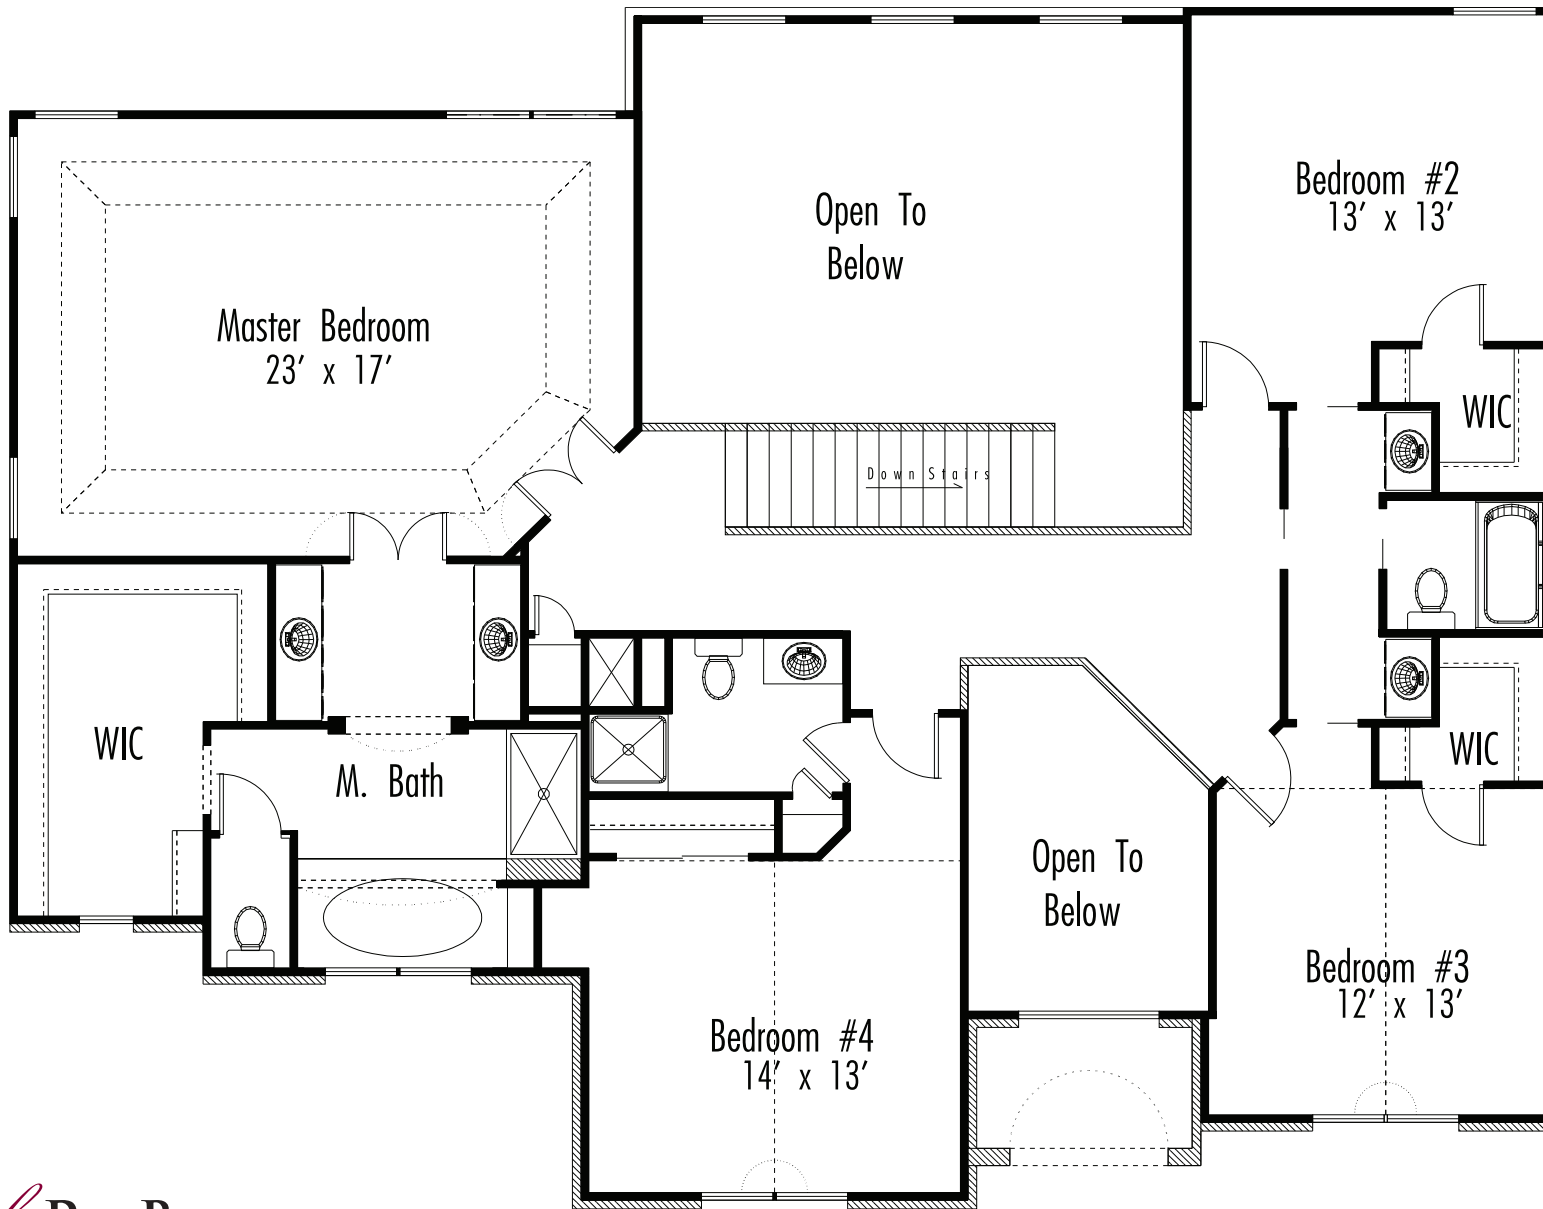

HOMES *by* **REXBROWN**
Custom Built Quality Since 1993

DESIGN • BUILD • REMODEL

HomesByRexBrown.com

(317) 587-1388

© All Rights Reserved.

1779 S.F